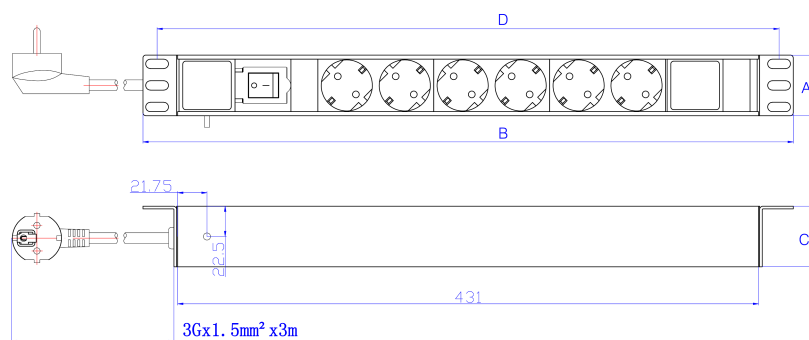

## Product Specifications

Feature	Values
Mounting dimension	19 inch
Mounting direction	Horizontal
Electrical connection	Connecting cord with plug
Type of electric plug connection	2 Pin DIN49441
Cable length	3 m
Number of Schuko socket outlets	5
Number of rack units (RU)	2

## Additional specifications

Features	Values
Input cable type	3 core 1.5mm cable
PDU Input cable connector	N/A
Rated Voltage	250 V AC 50/60 Hz
Rated current	16 Amp
Maximum power	4000 W
Unit control	LED indicator. On/off rocker switch
Insulation Resistance	$\geq 5\text{M}\Omega$
Fire resistance	Flame retardant
Operating temperature	-10°C to +45°C
Relative humidity	0% to 90%
Cable entry (horizontal orientation)	Left
Cable entry (vertical orientation)	Top
Master Circuit Breaker	NO
Master Switch	Yes (only on products marked as 'Switched')
Housing colour	Silver
Housing material	Aluminum

## Product drawing

Key	
A	Height
B	Width
C	Depth
D	Mounting Centres

All dimensions are in mm unless stated otherwise