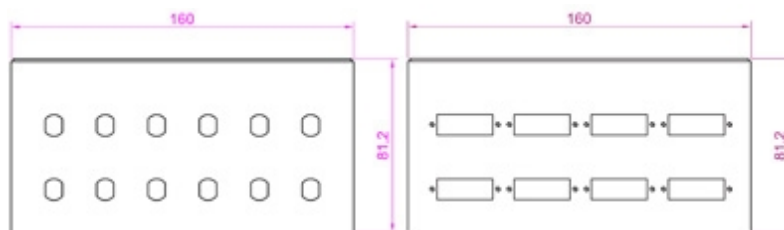

## Product Overview

Excel has an extensive range of ST, SC (Duplex) and LC (Quad) patch boxes suitable for wall, floor or desk mounting. With a 20mm knock out on every side and pre-drilled fixing holes. Ideal for conduit or cable gland entry this new range allows you to select the perfect box to suit your application. The number of ports shown denotes the number of adaptors. SC adaptors are Duplex style and offer two fibre connections per port. LC adaptors are Quad style and offer four fibre connections per port.

## Dimensions

ST Patch Box	SC Patch Box	LC Patch Box	Dimensions
4 Port (4 Core)	2 Port Duplex (4 Core)	2 Port Quad (8 Core)	110mm x 110mm x 40mm
8 Port (8 Core)	4 Port Duplex (8 Core)	4 Port Quad (16 Core)	160mm x 160mm x 40mm
12 Port (12 Core)	6 Port Duplex (12 Core)	6 Port Quad (24 Core)	160mm x 160mm x 80mm
16 Port (16 Core)	8 Port Duplex (16 Core)	8 Port Quad (32 Core)	160mm x 160mm x 80mm