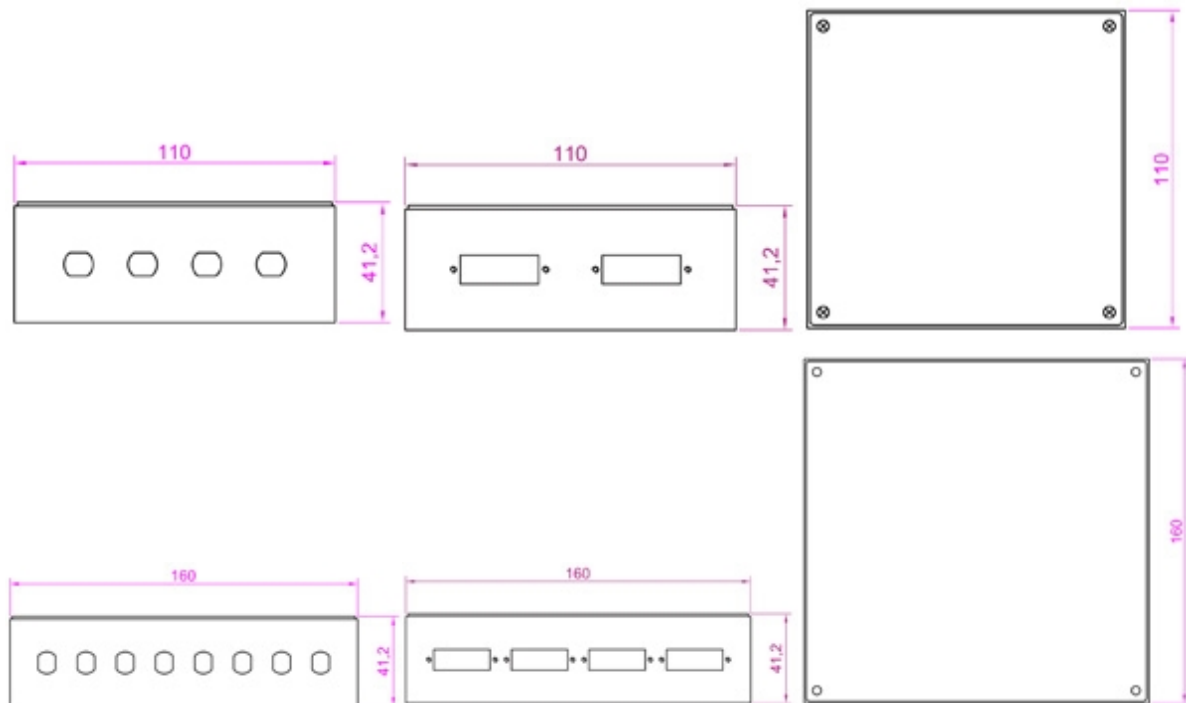

- X Compact Enclosure
- X One Piece Body
- X Multimode Adapters Included

## Product Overview

Excel has an extensive range of ST, SC (Duplex) and LC (Quad) patch boxes suitable for wall, floor or desk mounting. With a 20mm knock out on every side and pre-drilled fixing holes. Ideal for conduit or cable gland entry this new range allows you to select the perfect box to suit your application. The number of ports shown denotes the number of adaptors. SC adaptors are Duplex style and offer two fibre connections per port. LC adaptors are Quad style and offer four fibre connections per port.

## Dimensions

ST Patch Box	SC Patch Box	LC Patch Box	Dimensions
4 Port (4 Core)	2 Port Duplex (4 Core)	2 Port Quad (8 Core)	110mm x 110mm x 40mm
8 Port (8 Core)	4 Port Duplex (8 Core)	4 Port Quad (16 Core)	160mm x 160mm x 40mm
12 Port (12 Core)	6 Port Duplex (12 Core)	6 Port Quad (24 Core)	160mm x 160mm x 80mm
16 Port (16 Core)	8 Port Duplex (16 Core)	8 Port Quad (32 Core)	160mm x 160mm x 80mm

## Part Number Information

Part No.	Description
202-024	ST Patch Box - 4 Port (4 core) - 110mm x 110mm x 40mm
202-025	ST Patch Box - 8 Port (8 core) - 160mm x 160mm x 40mm
202-026	ST Patch Box - 12 Port (12 core) - 160mm x 160mm x 80mm
202-027	ST Patch Box - 16 Port (16 core) - 160mm x 160mm x 80mm
202-028	SC Patch Box - 2 Port Duplex (4 core) - 110mm x 110mm x 40mm
202-029	SC Patch Box - 4 Port Duplex (8 core) - 160mm x 160mm x 40mm
202-030	SC Patch Box - 6 Port Duplex (12 core) - 160mm x 160mm x 80mm
202-031	SC Patch Box - 8 Port Duplex (16 core) - 160mm x 160mm x 80mm
202-107	LC Patch Box - 2 Port Quad (8-Core) - 110mm x 110mm x 40mm
202-108	LC Patch Box - 4 Port Quad (16-Core) - 160mm x 160mm x 40mm
202-109	LC Patch Box - 6 Port Quad (24-Core) - 160mm x 160mm x 80mm
202-110	LC Patch Box - 8 Port Quad (32-Core) - 160mm x 160mm x 80mm