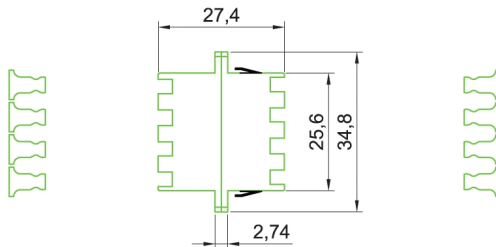

**Operating Performance**

Insertion Loss	< 0.2 dB
Durability (500 Mating)	0.2 dB Max Increase
Operating Temperature	-40°C to +80°C
Retention Force	200 - 600 grams

**LC Duplex - Plan View**

**LC Quad - Plan View**

**ST - Plan View**

**FC - Plan View**

**SC Simplex - Plan View**

**SC Duplex - Plan View**

### Part Number Information

Part No.	Description
200-350	ST Adaptor, Locknut and Black ID Ring, Multimode
200-389	FC Multimode Adaptor
200-570	SC Simplex Adaptor, Multimode
200-365	SC Duplex Adaptor, Multimode
200-363	LC Duplex Adaptor, Multimode
200-568	LC Quad Adaptor Multimode
200-735	ST-SC Duplex Adaptor, Multimode
200-350-SM	ST Singlemode Bulkhead Adaptor
200-390	FC Singlemode Adaptor
200-571	SC Simplex Adaptor, Singlemode
200-366	SC Duplex Adaptor, Singlemode
200-364	LC Duplex Adaptor, Singlemode
200-569	LC Quad Adaptor Singlemode
200-566	SC/APC Simplex Adaptor, Singlemode
200-567	SC/APC Duplex Adaptor, Singlemode