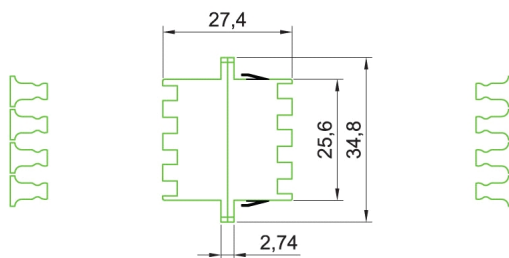

**Operating Performance**

Insertion Loss	< 0.2 dB
Durability (500 Mating)	0.2 dB Max Increase
Operating Temperature	-40°C to +80°C
Retention Force	200 - 600 grams

**LC Duplex - Plan View**

**LC Quad - Plan View**

**ST - Plan View**

**FC - Plan View**

**SC Simplex - Plan View**

**SC Duplex - Plan View**

### Part Number Information

Part No.	Description
200-350	ST Adaptor, Locknut and Black ID Ring, Multimode
200-389	FC Multimode Adaptor
200-570	SC Simplex Adaptor, Multimode
200-365	SC Duplex Adaptor, Multimode
200-363	LC Duplex Adaptor, Multimode
200-568	LC Quad Adaptor Multimode
200-735	ST-SC Duplex Adaptor, Multimode
200-350-SM	ST Singlemode Bulkhead Adaptor
200-390	FC Singlemode Adaptor
200-571	SC Simplex Adaptor, Singlemode
200-366	SC Duplex Adaptor, Singlemode
200-364	LC Duplex Adaptor, Singlemode
200-569	LC Quad Adaptor Singlemode
200-566	SC/APC Simplex Adaptor, Singlemode
200-567	SC/APC Duplex Adaptor, Singlemode