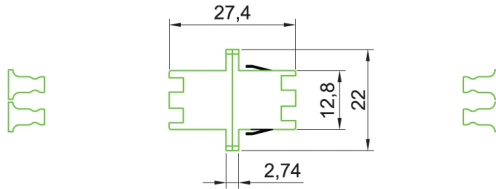

**Operating Performance**

Insertion Loss	< 0.2 dB
Durability (500 Mating)	0.2 dB Max Increase
Operating Temperature	-40°C to +80°C
Retention Force	200 - 600 grams

**LC Duplex - Plan View**

**LC Quad - Plan View**

**ST - Plan View**

**FC - Plan View**

**SC Simplex - Plan View**

**SC Duplex - Plan View**

### Part Number Information

Part No.	Description
200-350	ST Adaptor, Locknut and Black ID Ring, Multimode
200-389	FC Multimode Adaptor
200-570	SC Simplex Adaptor, Multimode
200-365	SC Duplex Adaptor, Multimode
200-363	LC Duplex Adaptor, Multimode
200-568	LC Quad Adaptor Multimode
200-735	ST-SC Duplex Adaptor, Multimode
200-350-SM	ST Singlemode Bulkhead Adaptor
200-390	FC Singlemode Adaptor
200-571	SC Simplex Adaptor, Singlemode
200-366	SC Duplex Adaptor, Singlemode
200-364	LC Duplex Adaptor, Singlemode
200-569	LC Quad Adaptor Singlemode
200-566	SC/APC Simplex Adaptor, Singlemode
200-567	SC/APC Duplex Adaptor, Singlemode