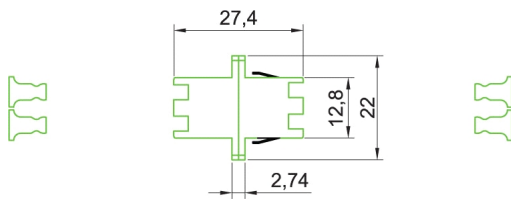

Excel fibre optic adaptors have been designed to present a range of optic fibre connectors. The adaptors are constructed to allow fitting in the bulkheads either with a nut or with clips. The housings are manufactured from a range of plastics and metals selected to provide the optimum performance.

**Operating Performance**

Insertion Loss	< 0.2 dB
Durability (500 Mating)	0.2 dB Max Increase
Operating Temperature	-40°C to +80°C
Retention Force	200 - 600 grams

**LC Duplex - Plan View**

**LC Quad - Plan View**

### Part Number Information

Part No.	Description
200-350	ST Adaptor, Locknut and Black ID Ring, Multimode
200-389	FC Multimode Adaptor
200-570	SC Simplex Adaptor, Multimode
200-365	SC Duplex Adaptor, Multimode
200-363	LC Duplex Adaptor, Multimode
200-568	LC Quad Adaptor Multimode
200-735	ST-SC Duplex Adaptor, Multimode
200-350-SM	ST Singlemode Bulkhead Adaptor
200-390	FC Singlemode Adaptor
200-571	SC Simplex Adaptor, Singlemode
200-366	SC Duplex Adaptor, Singlemode
200-364	LC Duplex Adaptor, Singlemode
200-569	LC Quad Adaptor Singlemode
200-566	SC/APC Simplex Adaptor, Singlemode
200-567	SC/APC Duplex Adaptor, Singlemode